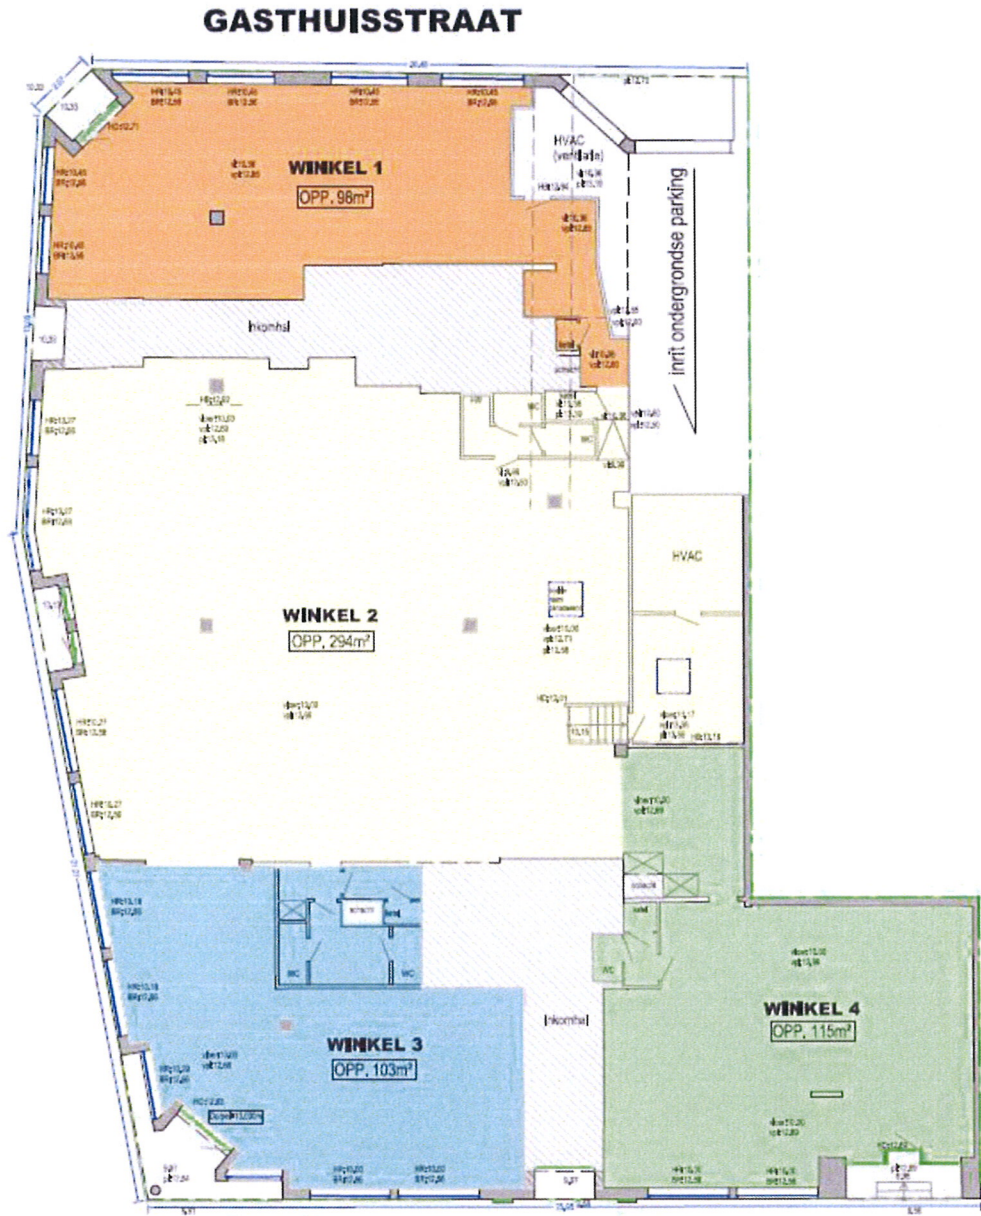

PREMISES TO LEASE

DEMERSTRAAT

- Ground Floor Option 2
- W1** – 98m²
 - W2** – 294m²
 - W3** – 103m²
 - W4** – 115m²

THONISSENLAAN